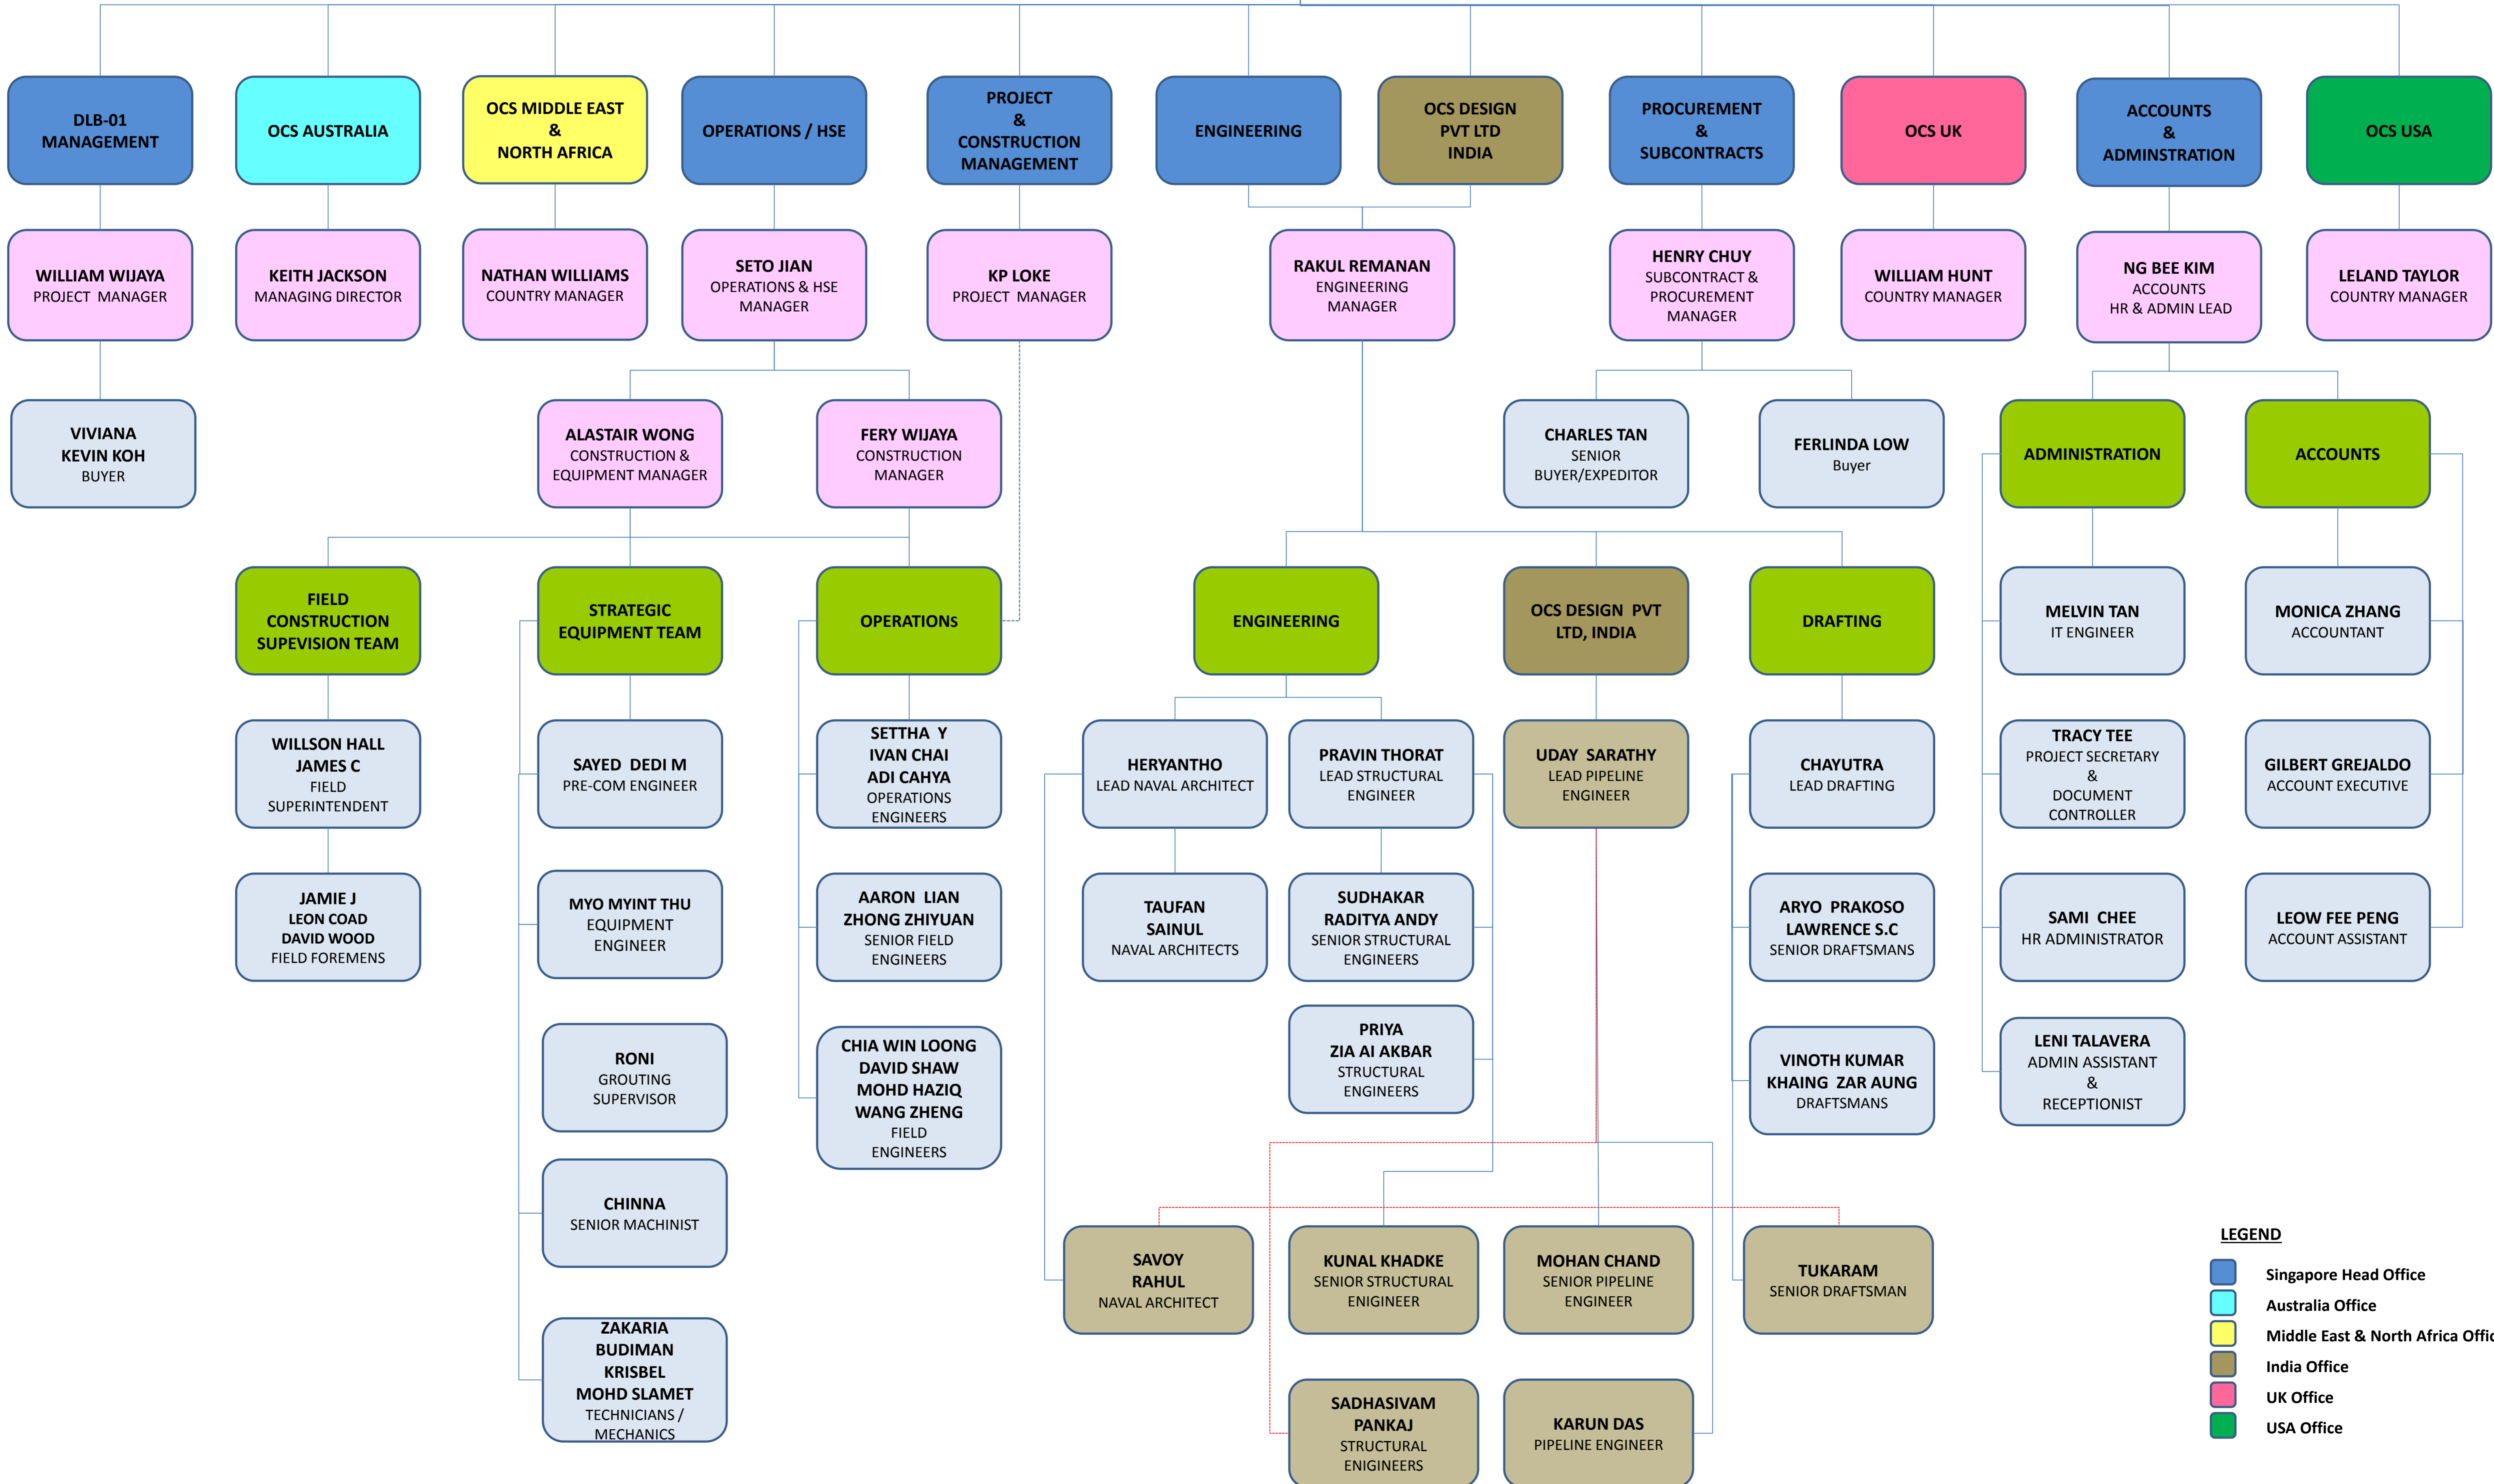

# OCS ORGANISATION CHART

**KEITH JACKSON**  
MANAGING & TECHNICAL DIRECTOR

- LEGEND**
- Singapore Head Office
  - Australia Office
  - Middle East & North Africa Office
  - India Office
  - UK Office
  - USA Office